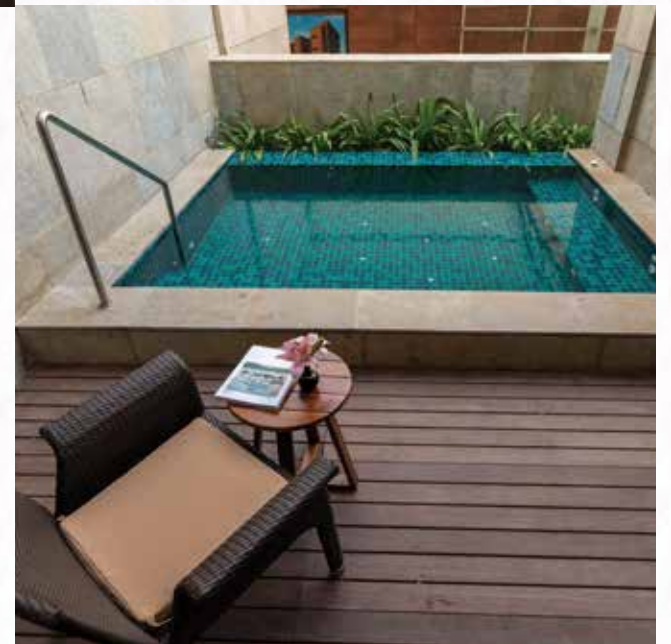

TAJ CLUB ROOM WITH JACUZZI

Welcome to an iconic stay that has everything you need to relax and rejuvenate. The Taj Club Room with Jacuzzi is here to awaken peace. The awe-inspiring interiors, luxurious amenities, wide spaces, and a private podium offer you the perfect soil to bloom into your best.

TAJ CLUB SUITE

Repose in royal settings, this suite is here to make every moment memorable. The spacious rooms amped up with teak interiors, vintage portraits, and spectacular city views are sure to amplify your leisure time.

ACCOMMODATION

LUXURY SUITE WITH JACUZZI

The good life calls upon you. Spend your day in rare luxury marked with an idyllic setting and spend meaningful moments with your loved ones.

GRAND LUXURY SUITE WITH JACUZZI

Experience luxury in its finest form. Let the grandeur engulf your staycation as you take that much-needed break and relax in our signature comforts. Soothe your sensibilities in your private Jacuzzi or repose in the breezy ambience of the private balcony deck. Delight in an escapade brimming with luxury and our signature hospitality.