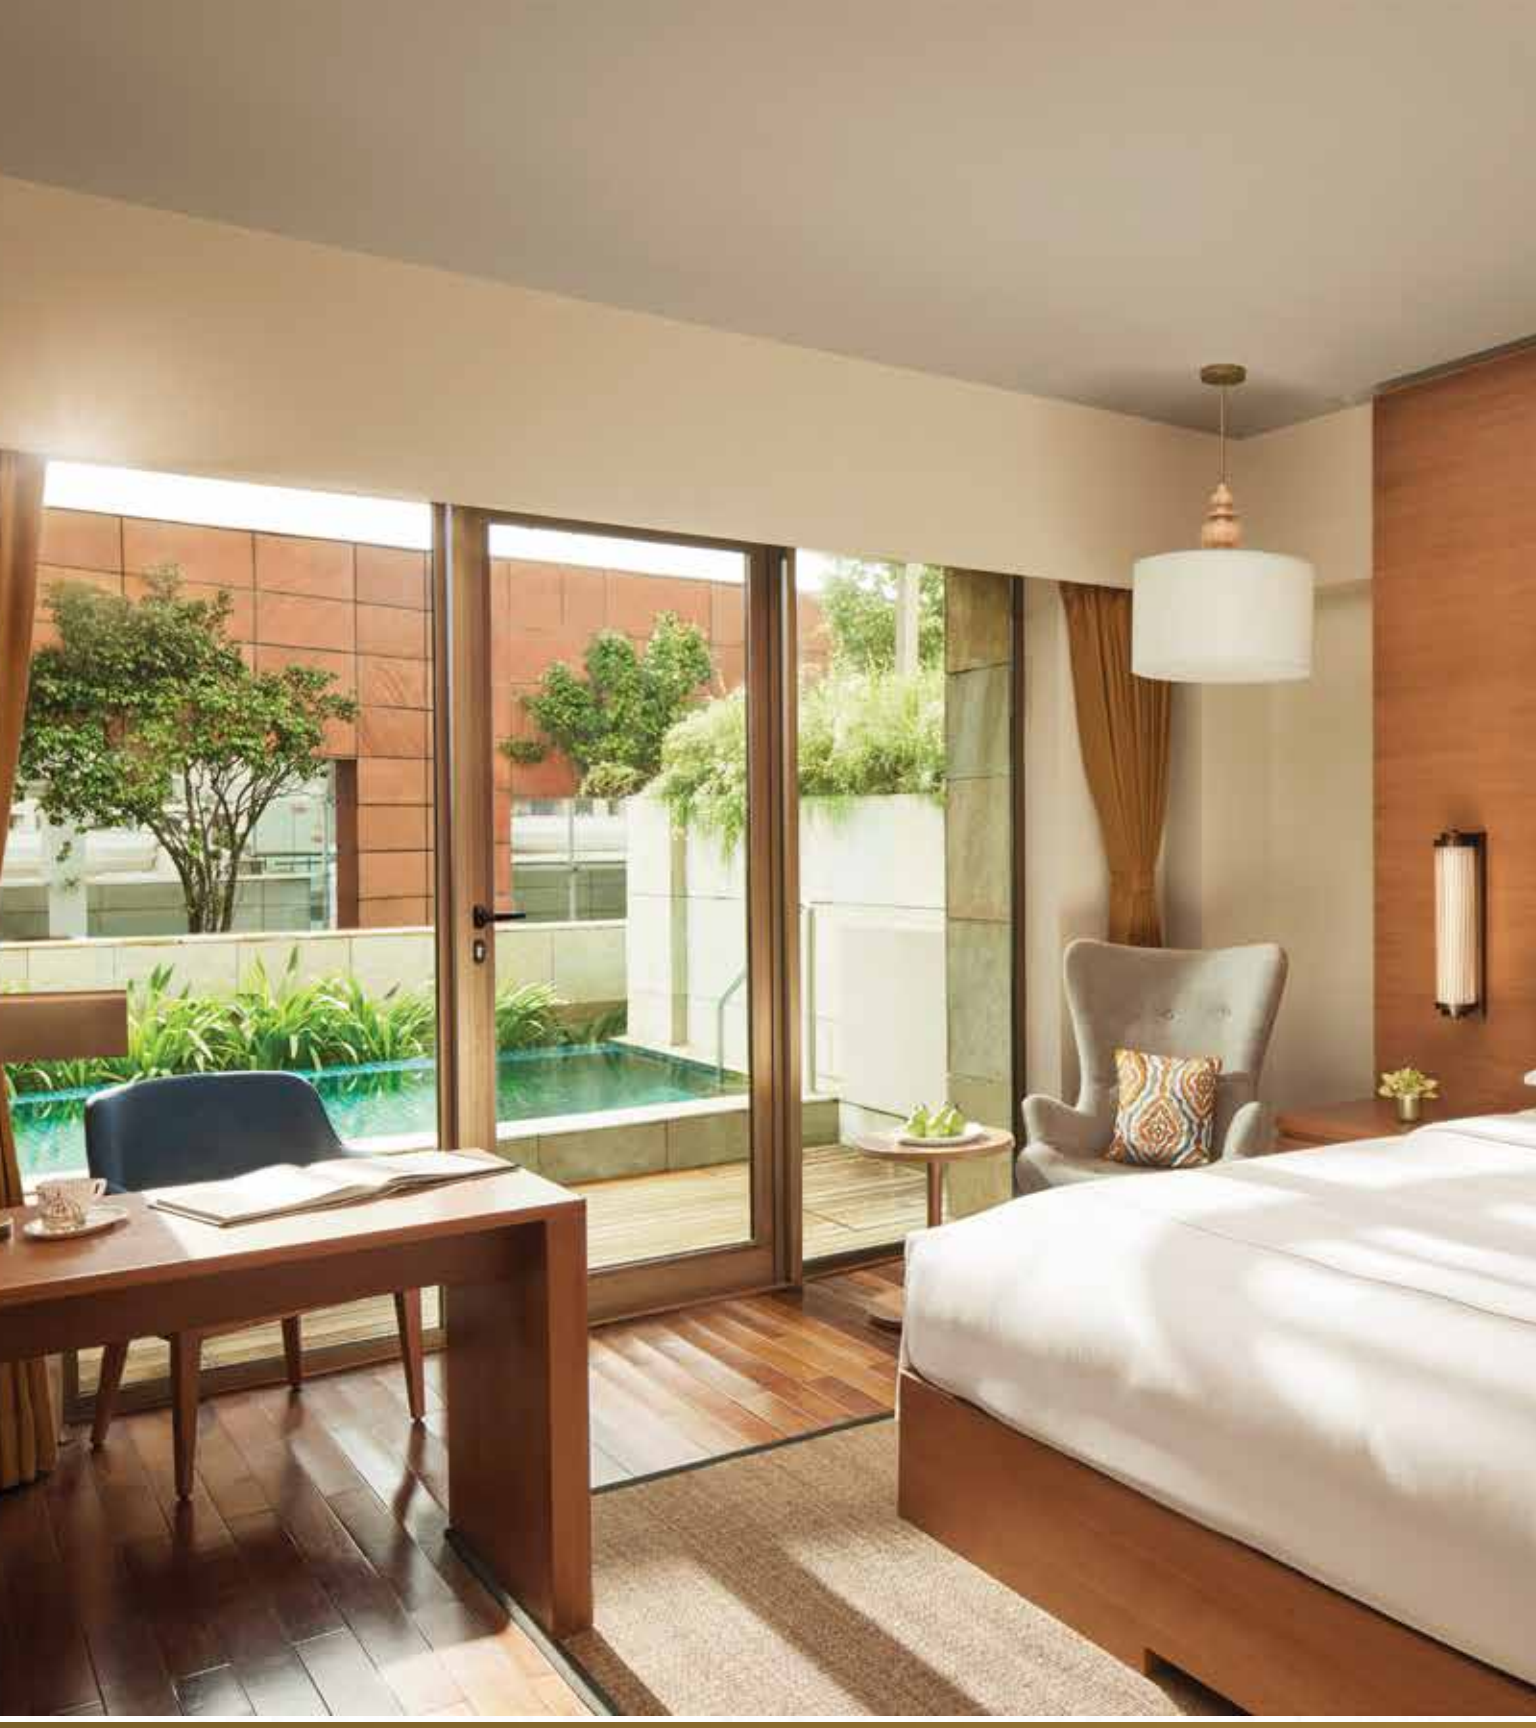

ACCOMMODATION

DELUXE SUITE

Enjoy a blissful sojourn in our Deluxe Suites, where indigenous paintings adorn the room's ambience with a vintage vibe. A delightful day awaits with cherished conversations with your loved ones.

TAJ CLUB ROOM

Located on the Club Floor, the Taj Club Room is a special escapade designed for you. The paintings on the wall, spacious rooms, charming interiors, and the state-of-the-art amenities invite you to let relaxation take over.

TAJ CLUB ROOM WITH JACUZZI

Welcome to an iconic stay that has everything you need to relax and rejuvenate. The Taj Club Room with Jacuzzi is here to awaken peace. The awe-inspiring interiors, luxurious amenities, wide spaces, and a private podium offer you the perfect soil to bloom into your best.

TAJ CLUB SUITE

Repose in royal settings, this suite is here to make every moment memorable. The spacious rooms amped up with teak interiors, vintage portraits, and spectacular city views are sure to amplify your leisure time.