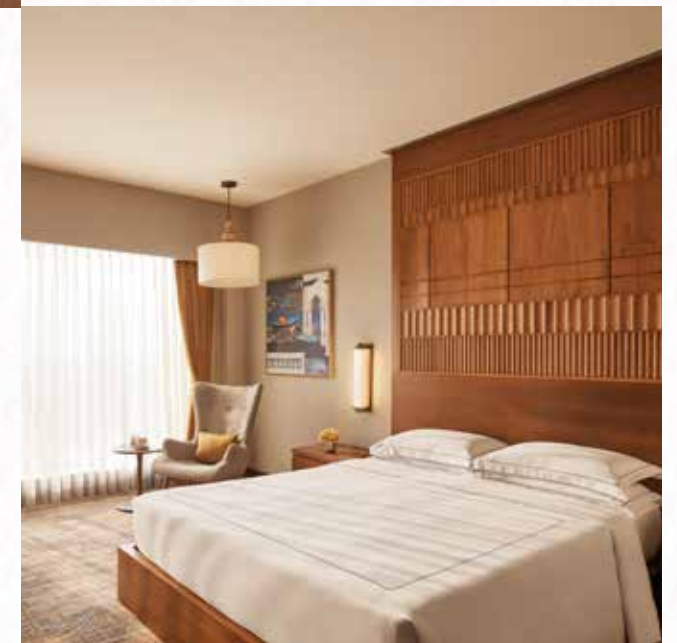

ACCOMMODATION

DELUXE ROOM

Designed to help you unwind smoothly, the Deluxe Room is charming and elegant. Unwind between the wooden-themed interiors and world-class amenities while the walls boast authentic paintings by local artists of Kolkata to pamper you artistically.

LUXURY ROOM

When you enter the Luxury Room, the paintings on the walls catch your eye. Each one telling you a glorious chapter of the city of joy. Located on the 8th, 9th and 10th floors of the hotel, it's a perfect choice to unwind from the city chaos. Designed with elegant interiors and state-of-the-art amenities, let us pamper you like you've never felt before.

ACCOMMODATION

DELUXE SUITE

Enjoy a blissful sojourn in our Deluxe Suites, where indigenous paintings adorn the room's ambience with a vintage vibe. A delightful day awaits with cherished conversations with your loved ones.