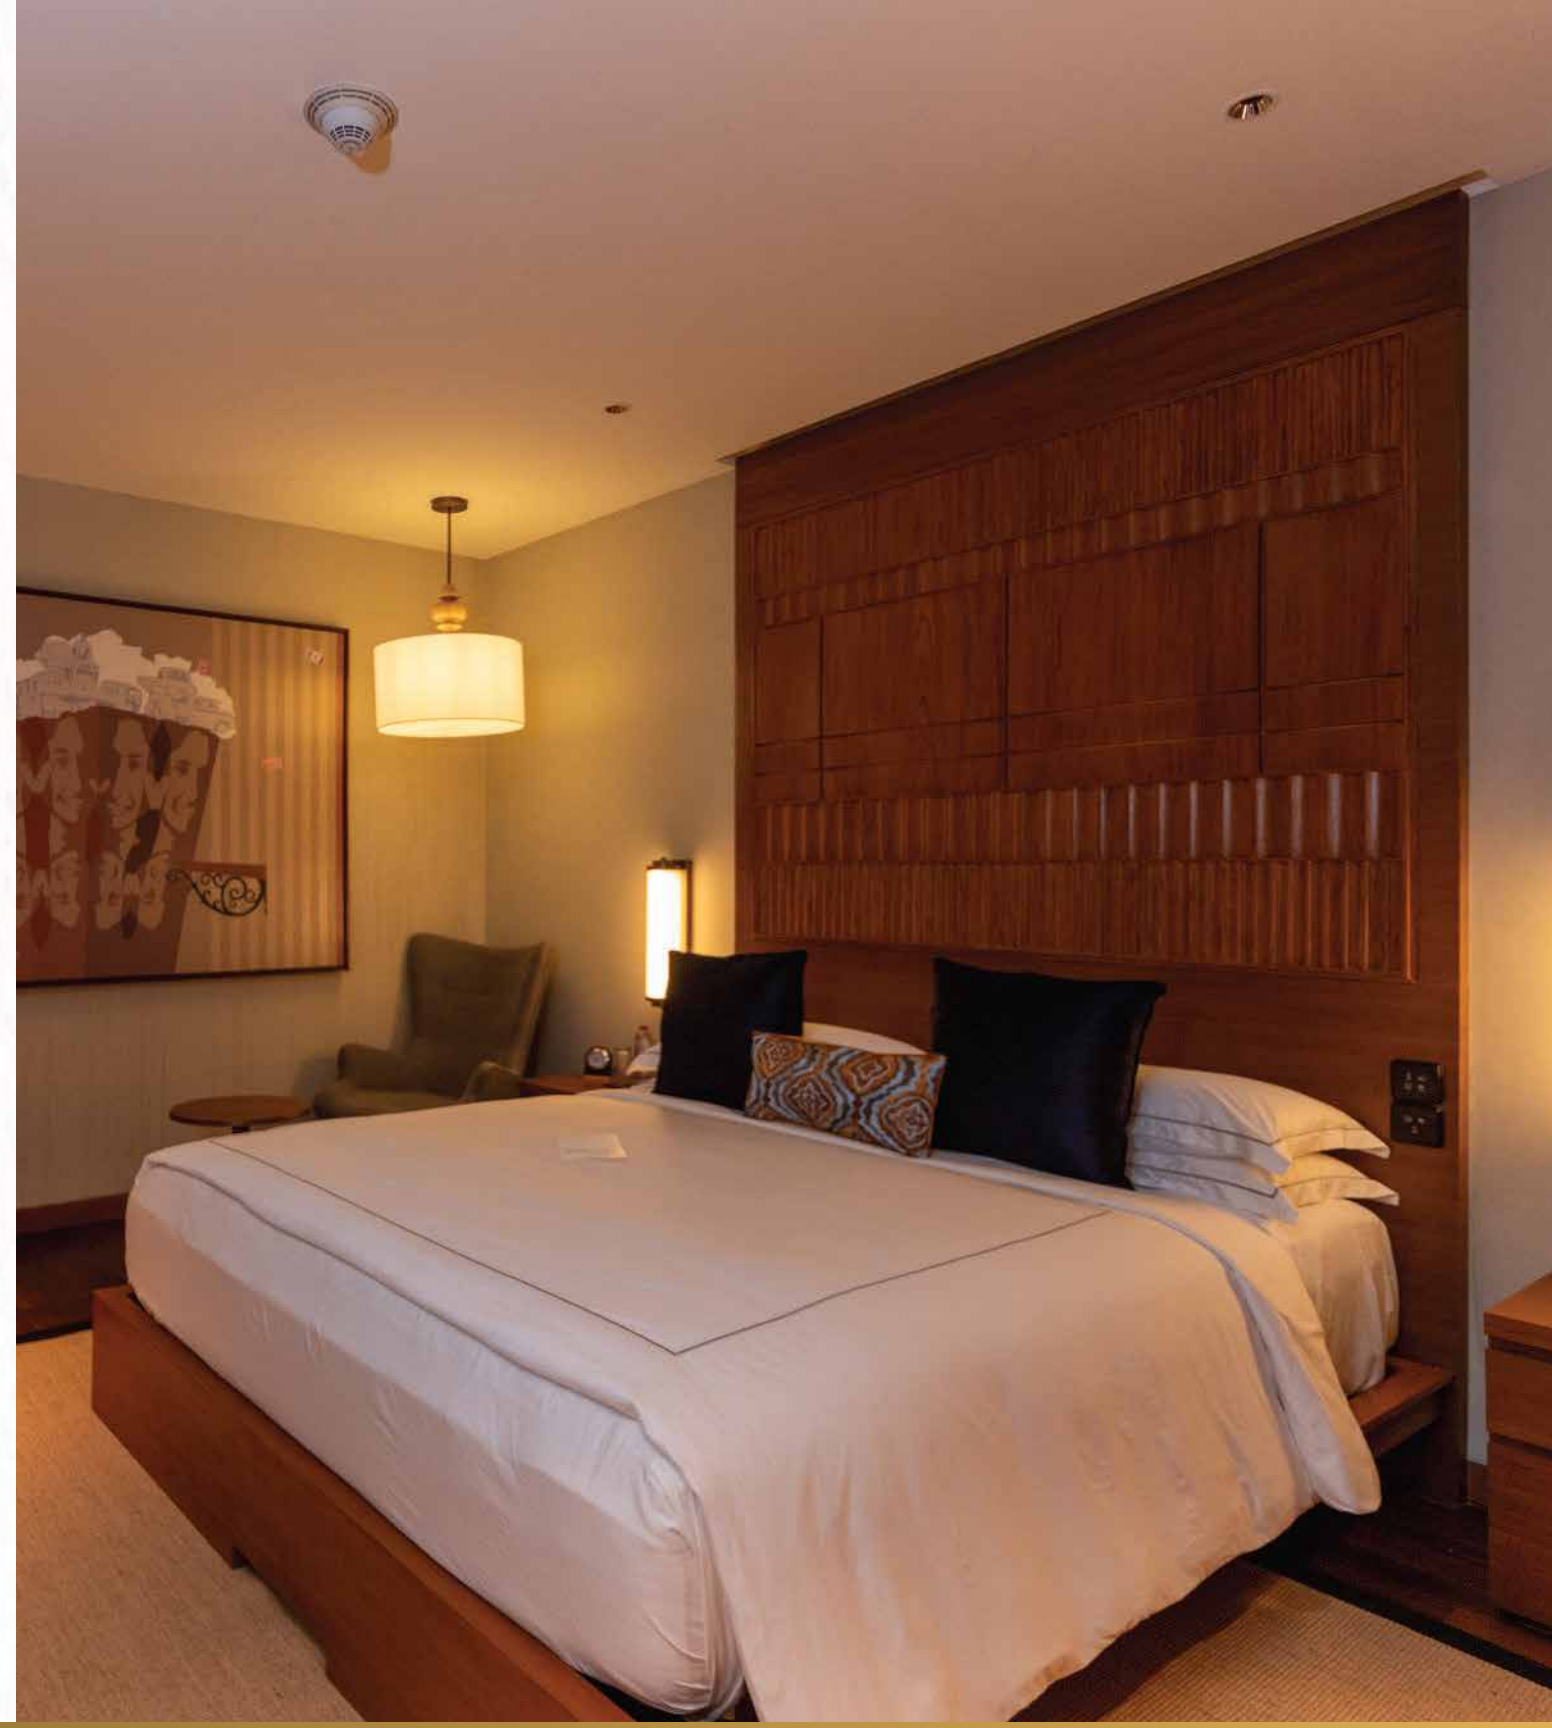

ACCOMMODATION

DELUXE SUITE

Enjoy a blissful sojourn in our Deluxe Suites, where indigenous paintings adorn the room's ambience with a vintage vibe. A delightful day awaits with cherished conversations with your loved ones.

TAJ CLUB ROOM

Located on the Club Floor, the Taj Club Room is a special escapade designed for you. The paintings on the wall, spacious rooms, charming interiors, and the state-of-the-art amenities invite you to let relaxation take over.

TAJ CLUB ROOM WITH JACUZZI

Welcome to an iconic stay that has everything you need to relax and rejuvenate. The Taj Club Room with Jacuzzi is here to awaken peace. The awe-inspiring interiors, luxurious amenities, wide spaces, and a private podium offer you the perfect soil to bloom into your best.

TAJ CLUB SUITE

Repose in royal settings, this suite is here to make every moment memorable. The spacious rooms amped up with teak interiors, vintage portraits, and spectacular city views are sure to amplify your leisure time.